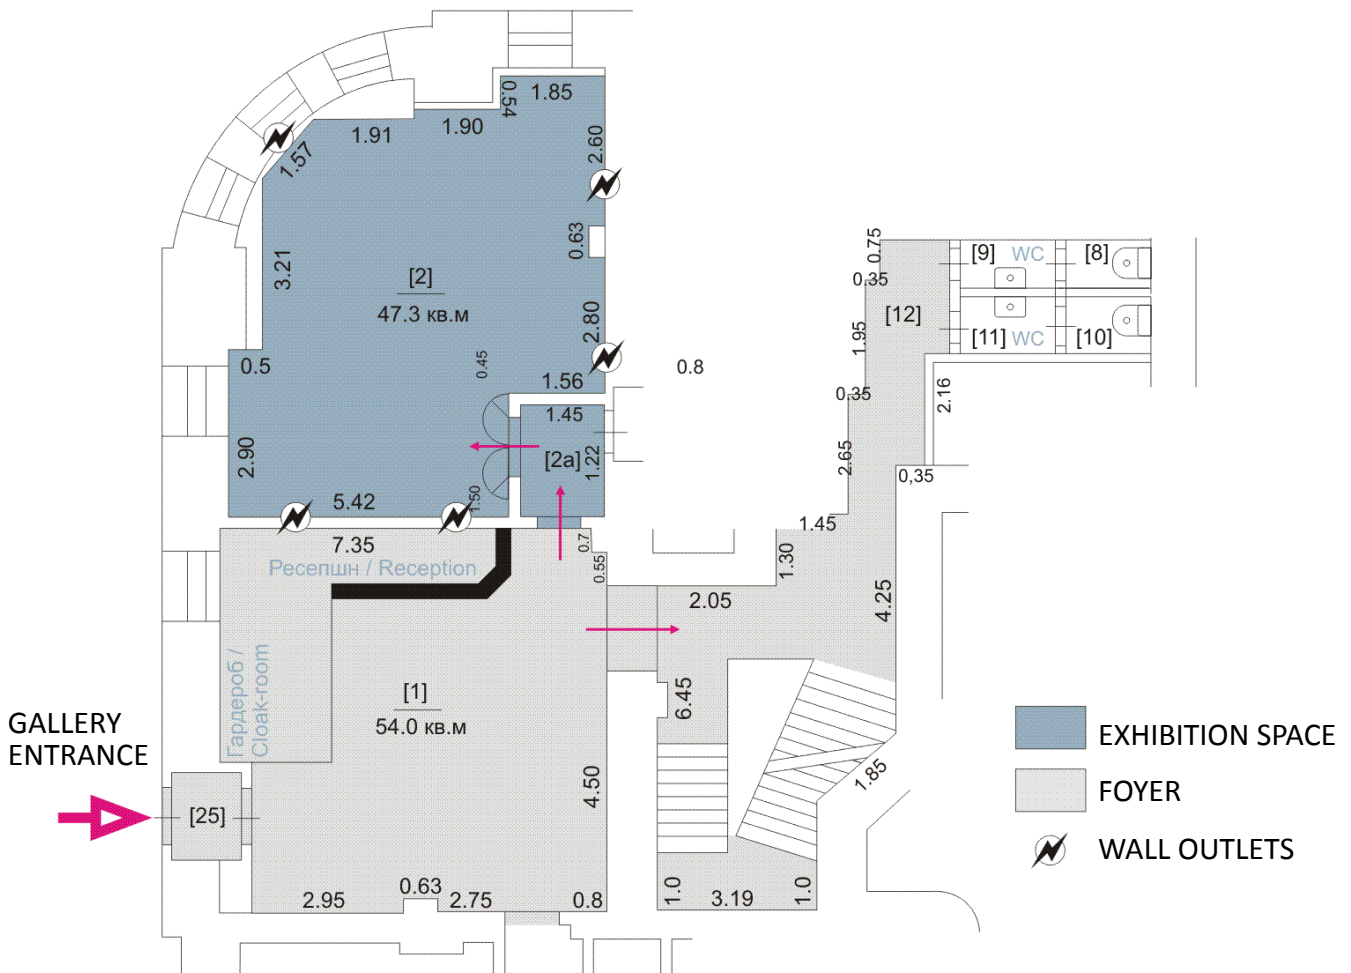

# 1<sup>st</sup> FLOOR

## EXHIBITION SPACE

[1] – foyer: ceiling height is 2,6m; the area of the exhibition surface is 9 running metres

[2] – the exhibition room: ceiling height is 2,6m; the area of the exhibition surface is 27 running metres; the area of the room is 47,3m<sup>2</sup>

[8, 9, 10, 11] – rest rooms; [2a, 12] - corridors